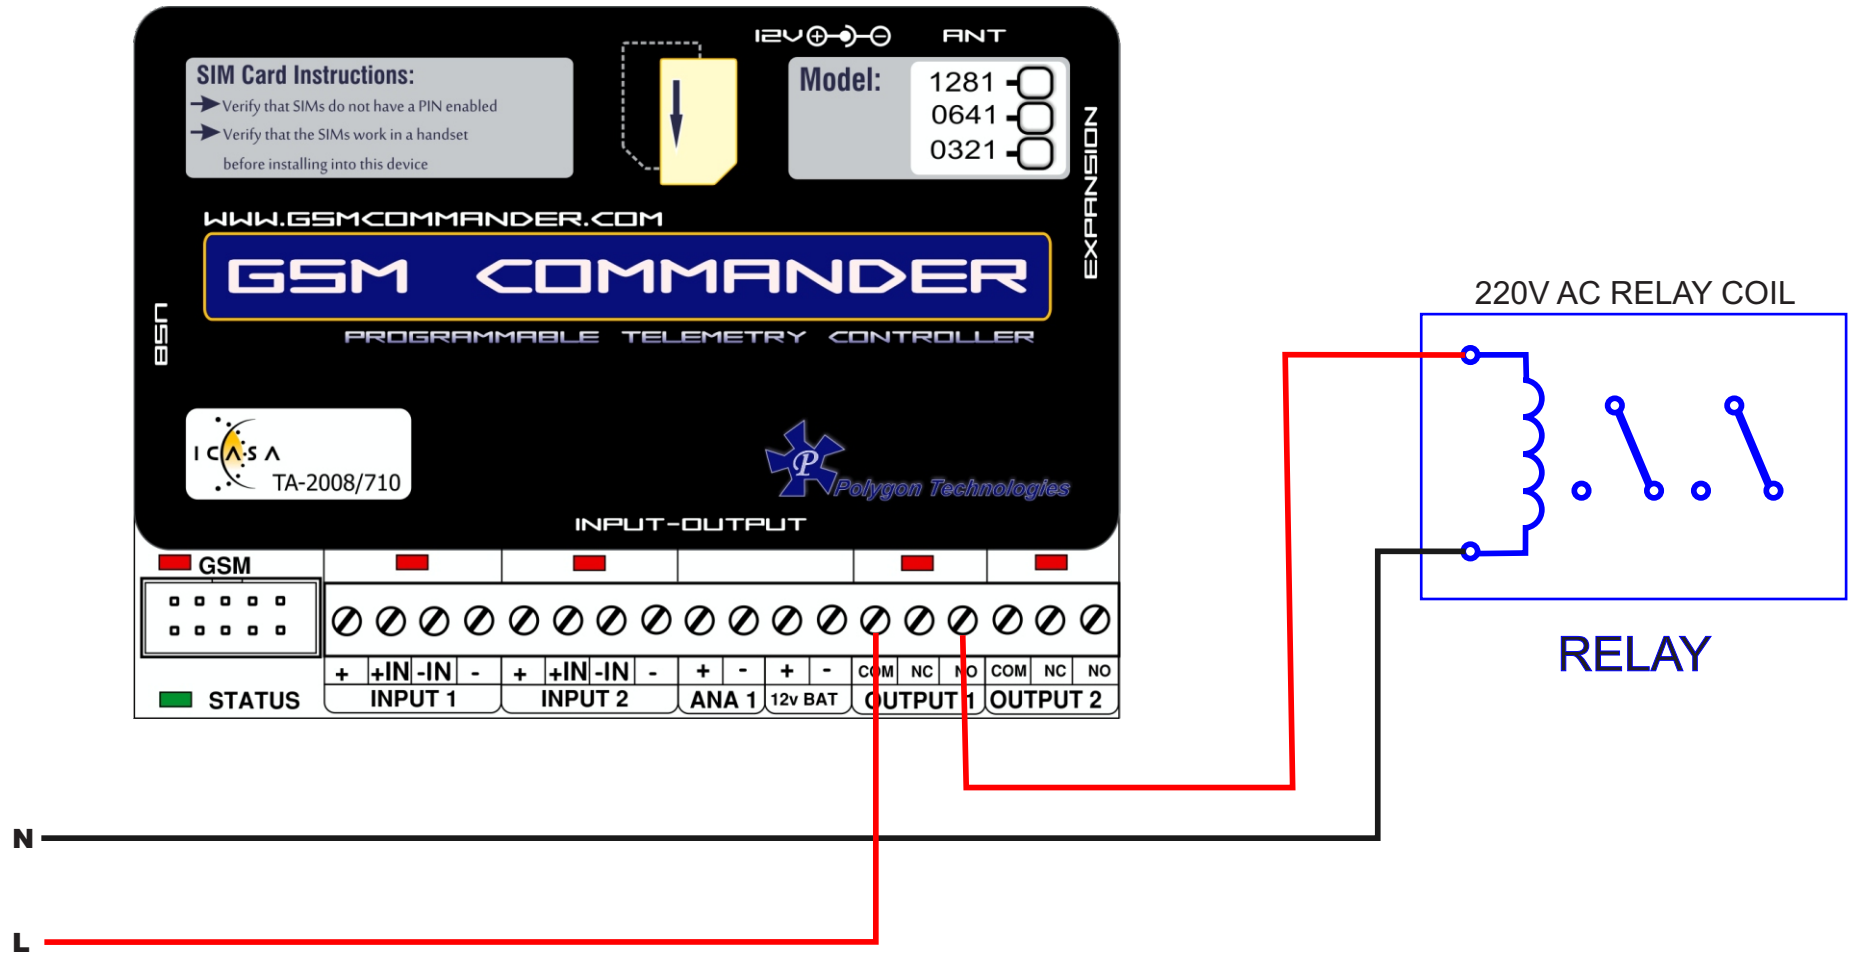

SUGGESTED WIRING DIAGRAM

EXAMPLE: GSM COMMANDER TO SWITCH AN EXTERNAL RELAY

PLEASE NOTE: THIS IS A GUIDELINE ONLY. WE CANNOT BE HELD RESPONSIBLE FOR ANY DAMAGE OR LOSSES IN ANY WAY.